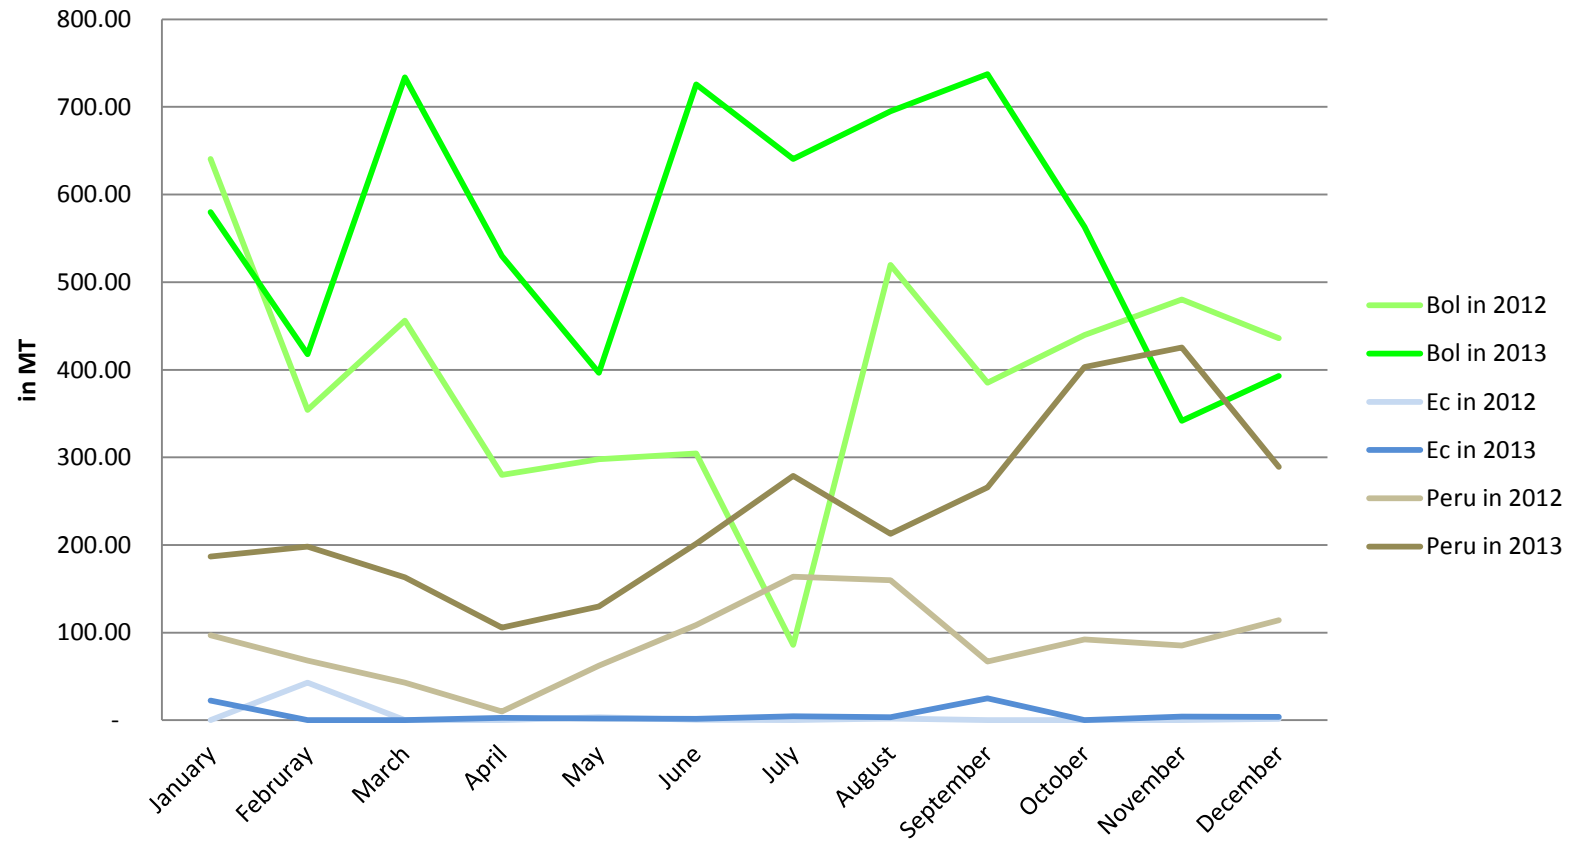

**Quinoa Imports into Europe (in MT) from:**

Month/Year	Bolivia		Ecuador		Peru	
	2012	2013	2012	2013	2012	2013
January	640.5	580.0	-	22.5	97.0	186.7
February	354.0	417.9	43.0	0.1	68.3	198.3
March	456.0	733.7	-	0.0	42.9	163.0
April	280.0	529.8	-	2.6	10.1	105.6
May	298.0	396.7	3.6	2.0	62.4	130.0
June	304.6	725.7	0.4	1.5	108.5	201.5
July	86.2	640.4	-	4.6	163.7	279.0
August	519.6	695.0	1.9	3.3	159.7	212.8
September	385.2	737.4	-	24.9	67.0	265.6
October	439.8	563.0	-	0	92.3	403
November	480.2	341.8	-	4.3	85.2	425.3
December	436.1	393.0	1.5	4	114.3	289.1

Totals	Bolivia	Ecuador	Peru
total Jan-Dec 2012	4,680.20	50.40	1,071.40
total Jan-Dec 2013	6,754.40	69.82	2,859.90
Growth rate	44.32%	39.00%	167.00%

### Cumulative Imports (in MT) into Europe per country (Bolivia, Ecuador, Peru)

	in 2012	in 2013	in 2012	in 2013	in 2012	in 2013
<b>January</b>	640.5	580.0	-	22.5	97.0	186.7
<b>February</b>	994.50	997.90	43.0	22.60	165.30	385.0
<b>March</b>	1,450.50	1,731.60	43.0	22.62	208.20	548.0
<b>April</b>	1,730.50	2,261.40	43.0	25.22	218.30	653.6
<b>May</b>	2,028.50	2,658.10	46.6	27.22	280.70	783.6
<b>June</b>	2,333.10	3,383.80	47.0	28.72	389.20	985.1
<b>July</b>	2,419.30	4,024.20	47.0	33.32	552.90	1,264.1
<b>August</b>	2,938.90	4,719.20	48.9	36.62	712.60	1,476.9
<b>September</b>	3,324.10	5,456.60	48.9	61.52	779.60	1,742.5
<b>October</b>	3,763.90	6,019.60	48.9	61.52	871.90	2,145.5
<b>November</b>	4,244.10	6,361.40	48.9	65.82	957.10	2,570.8
<b>December</b>	<b>4,680.20</b>	<b>6,754.40</b>	<b>50.4</b>	<b>69.82</b>	<b>1,071.40</b>	<b>2,859.9</b>